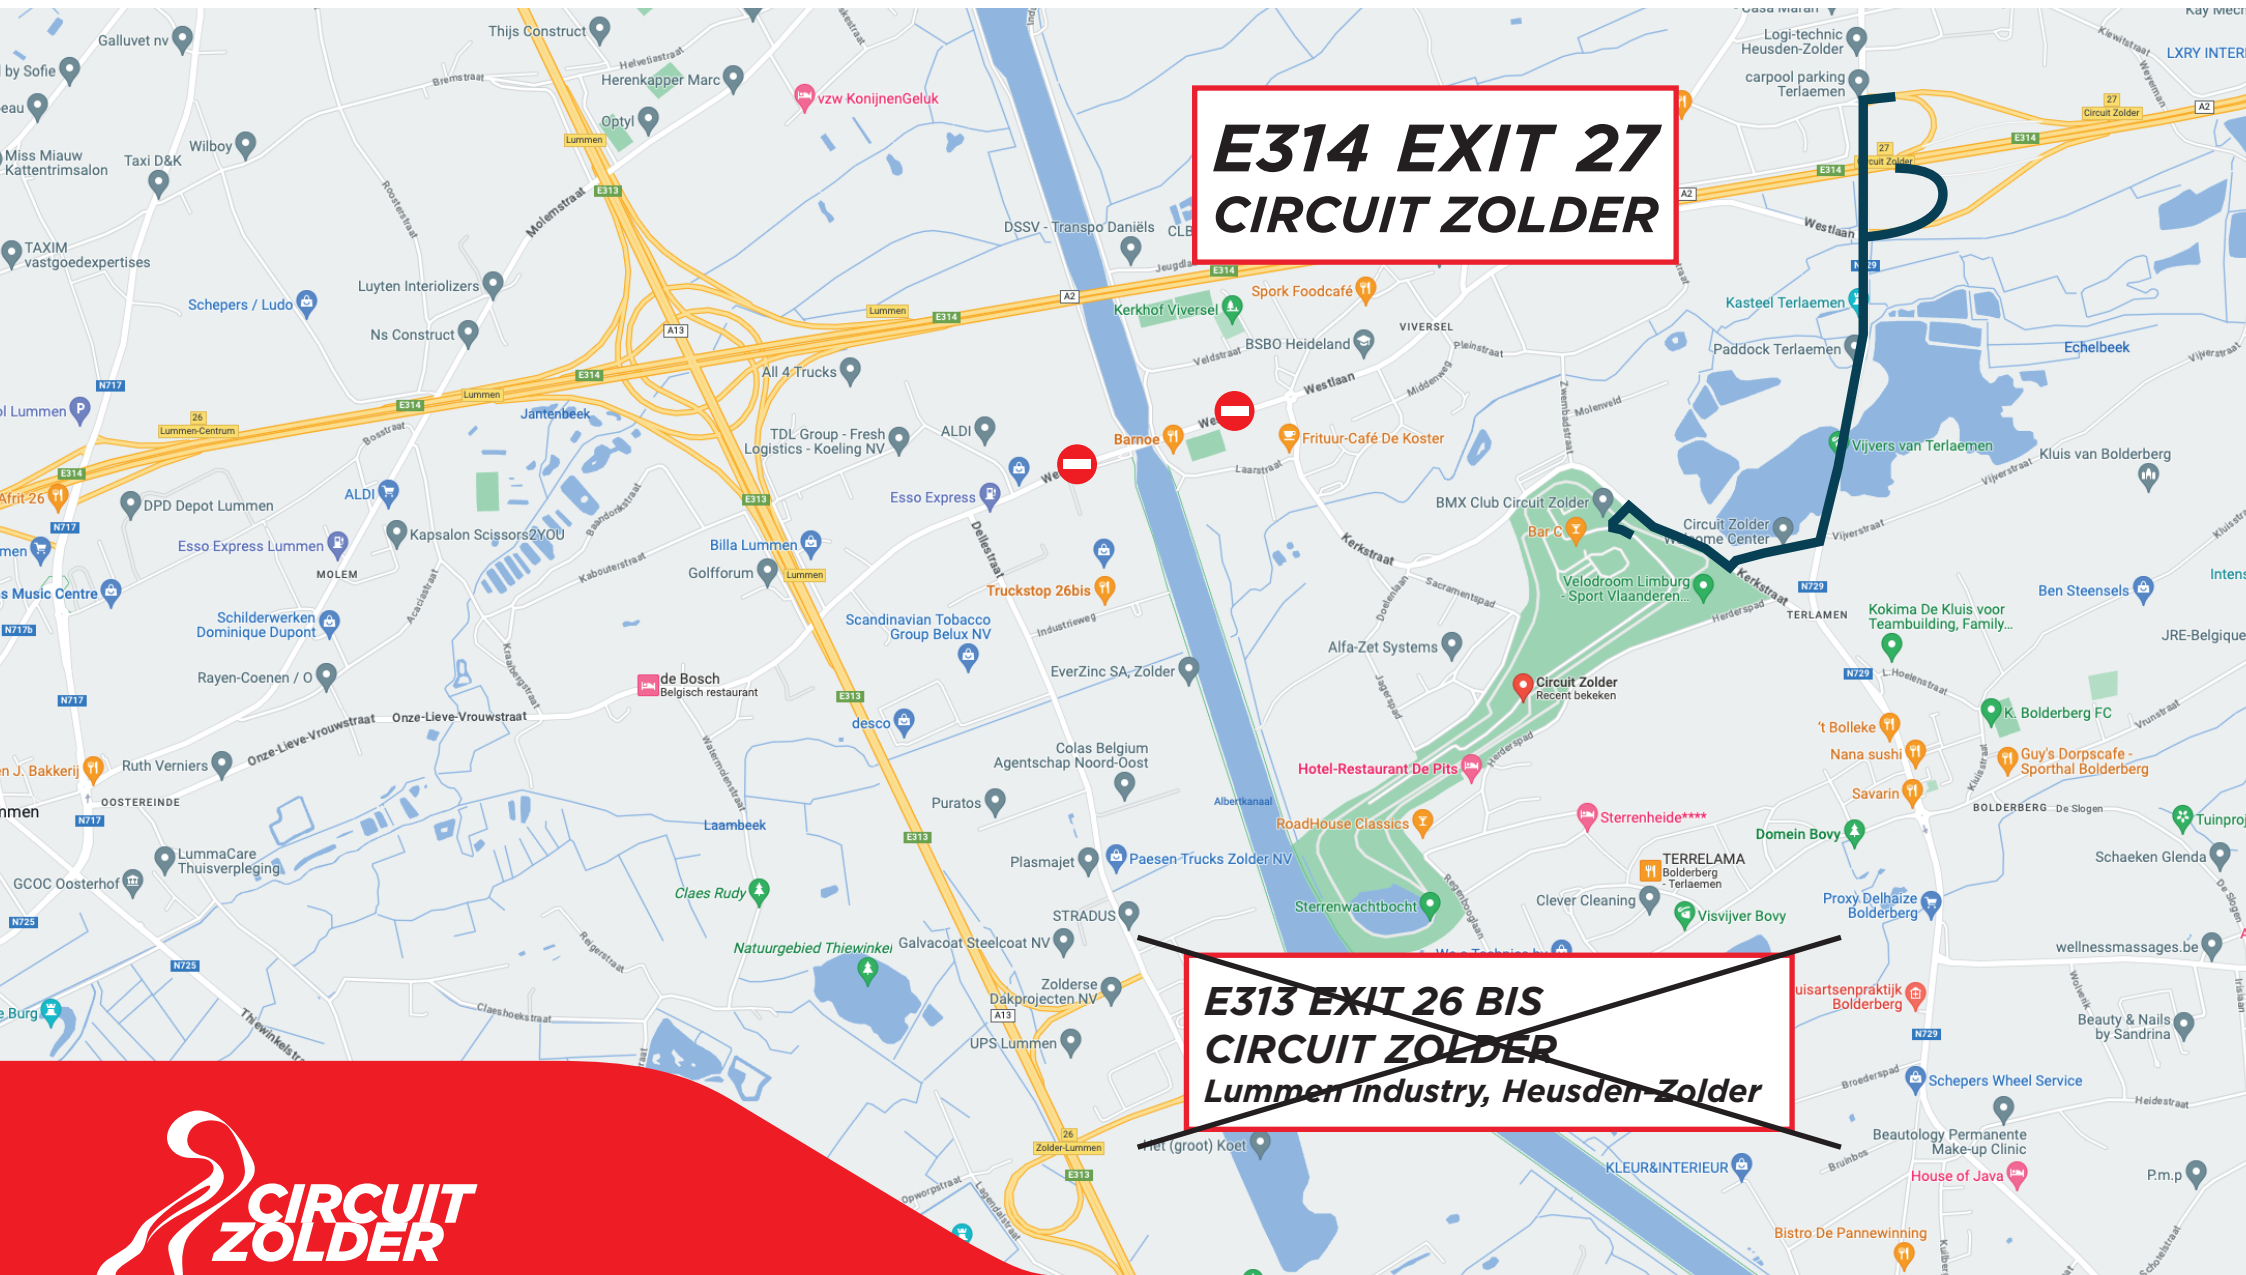

ACCESS SITUATION FROM 03/07/2023 UNTILL 20/10/2023

**E314 EXIT 27
CIRCUIT ZOLDER**

~~**E313 EXIT 26 BIS
CIRCUIT ZOLDER
Lummen industry, Heusden-Zolder**~~